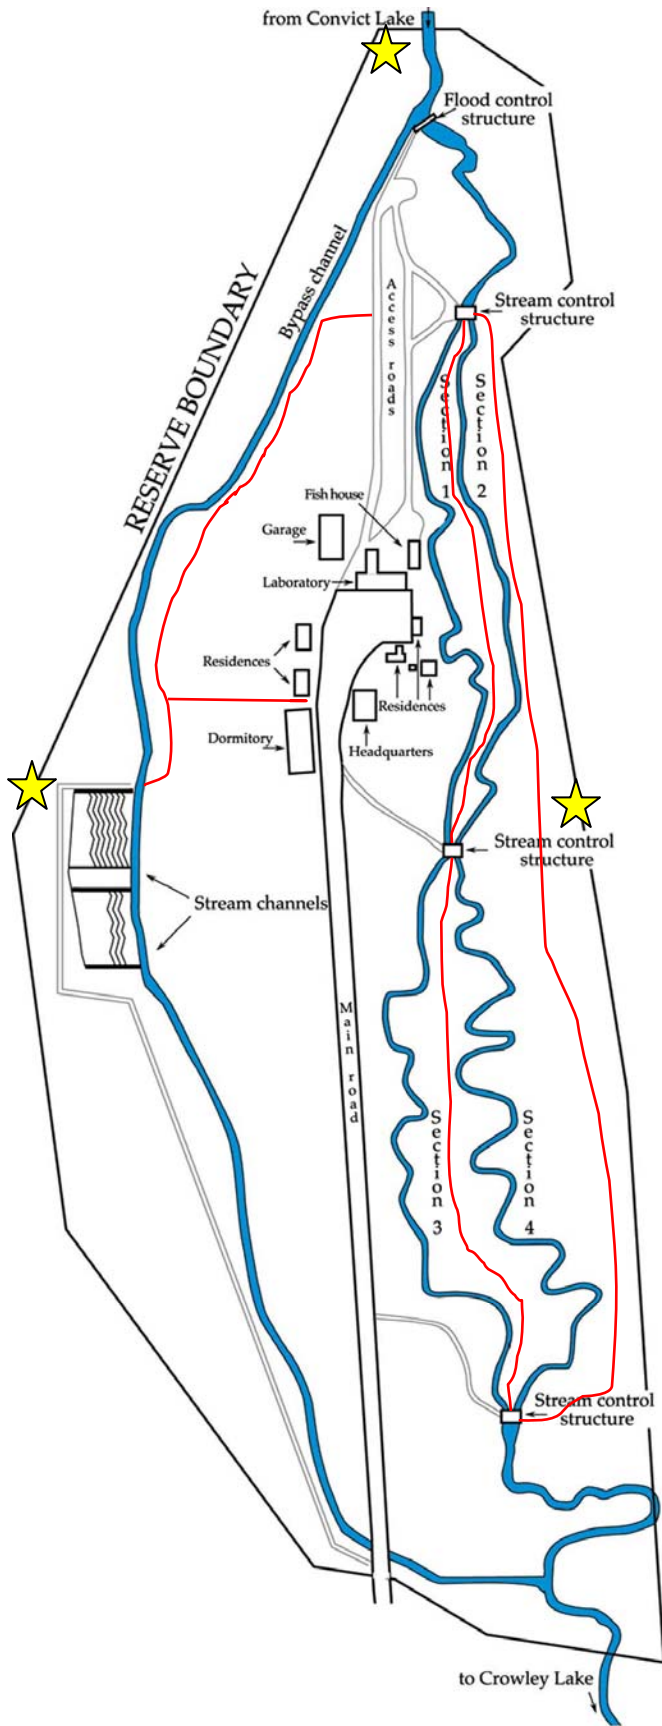

SIERRA NEVADA AQUATIC RESEARCH LABORATORY

- ★ Gate
- Trail
- Stream

0.1 km